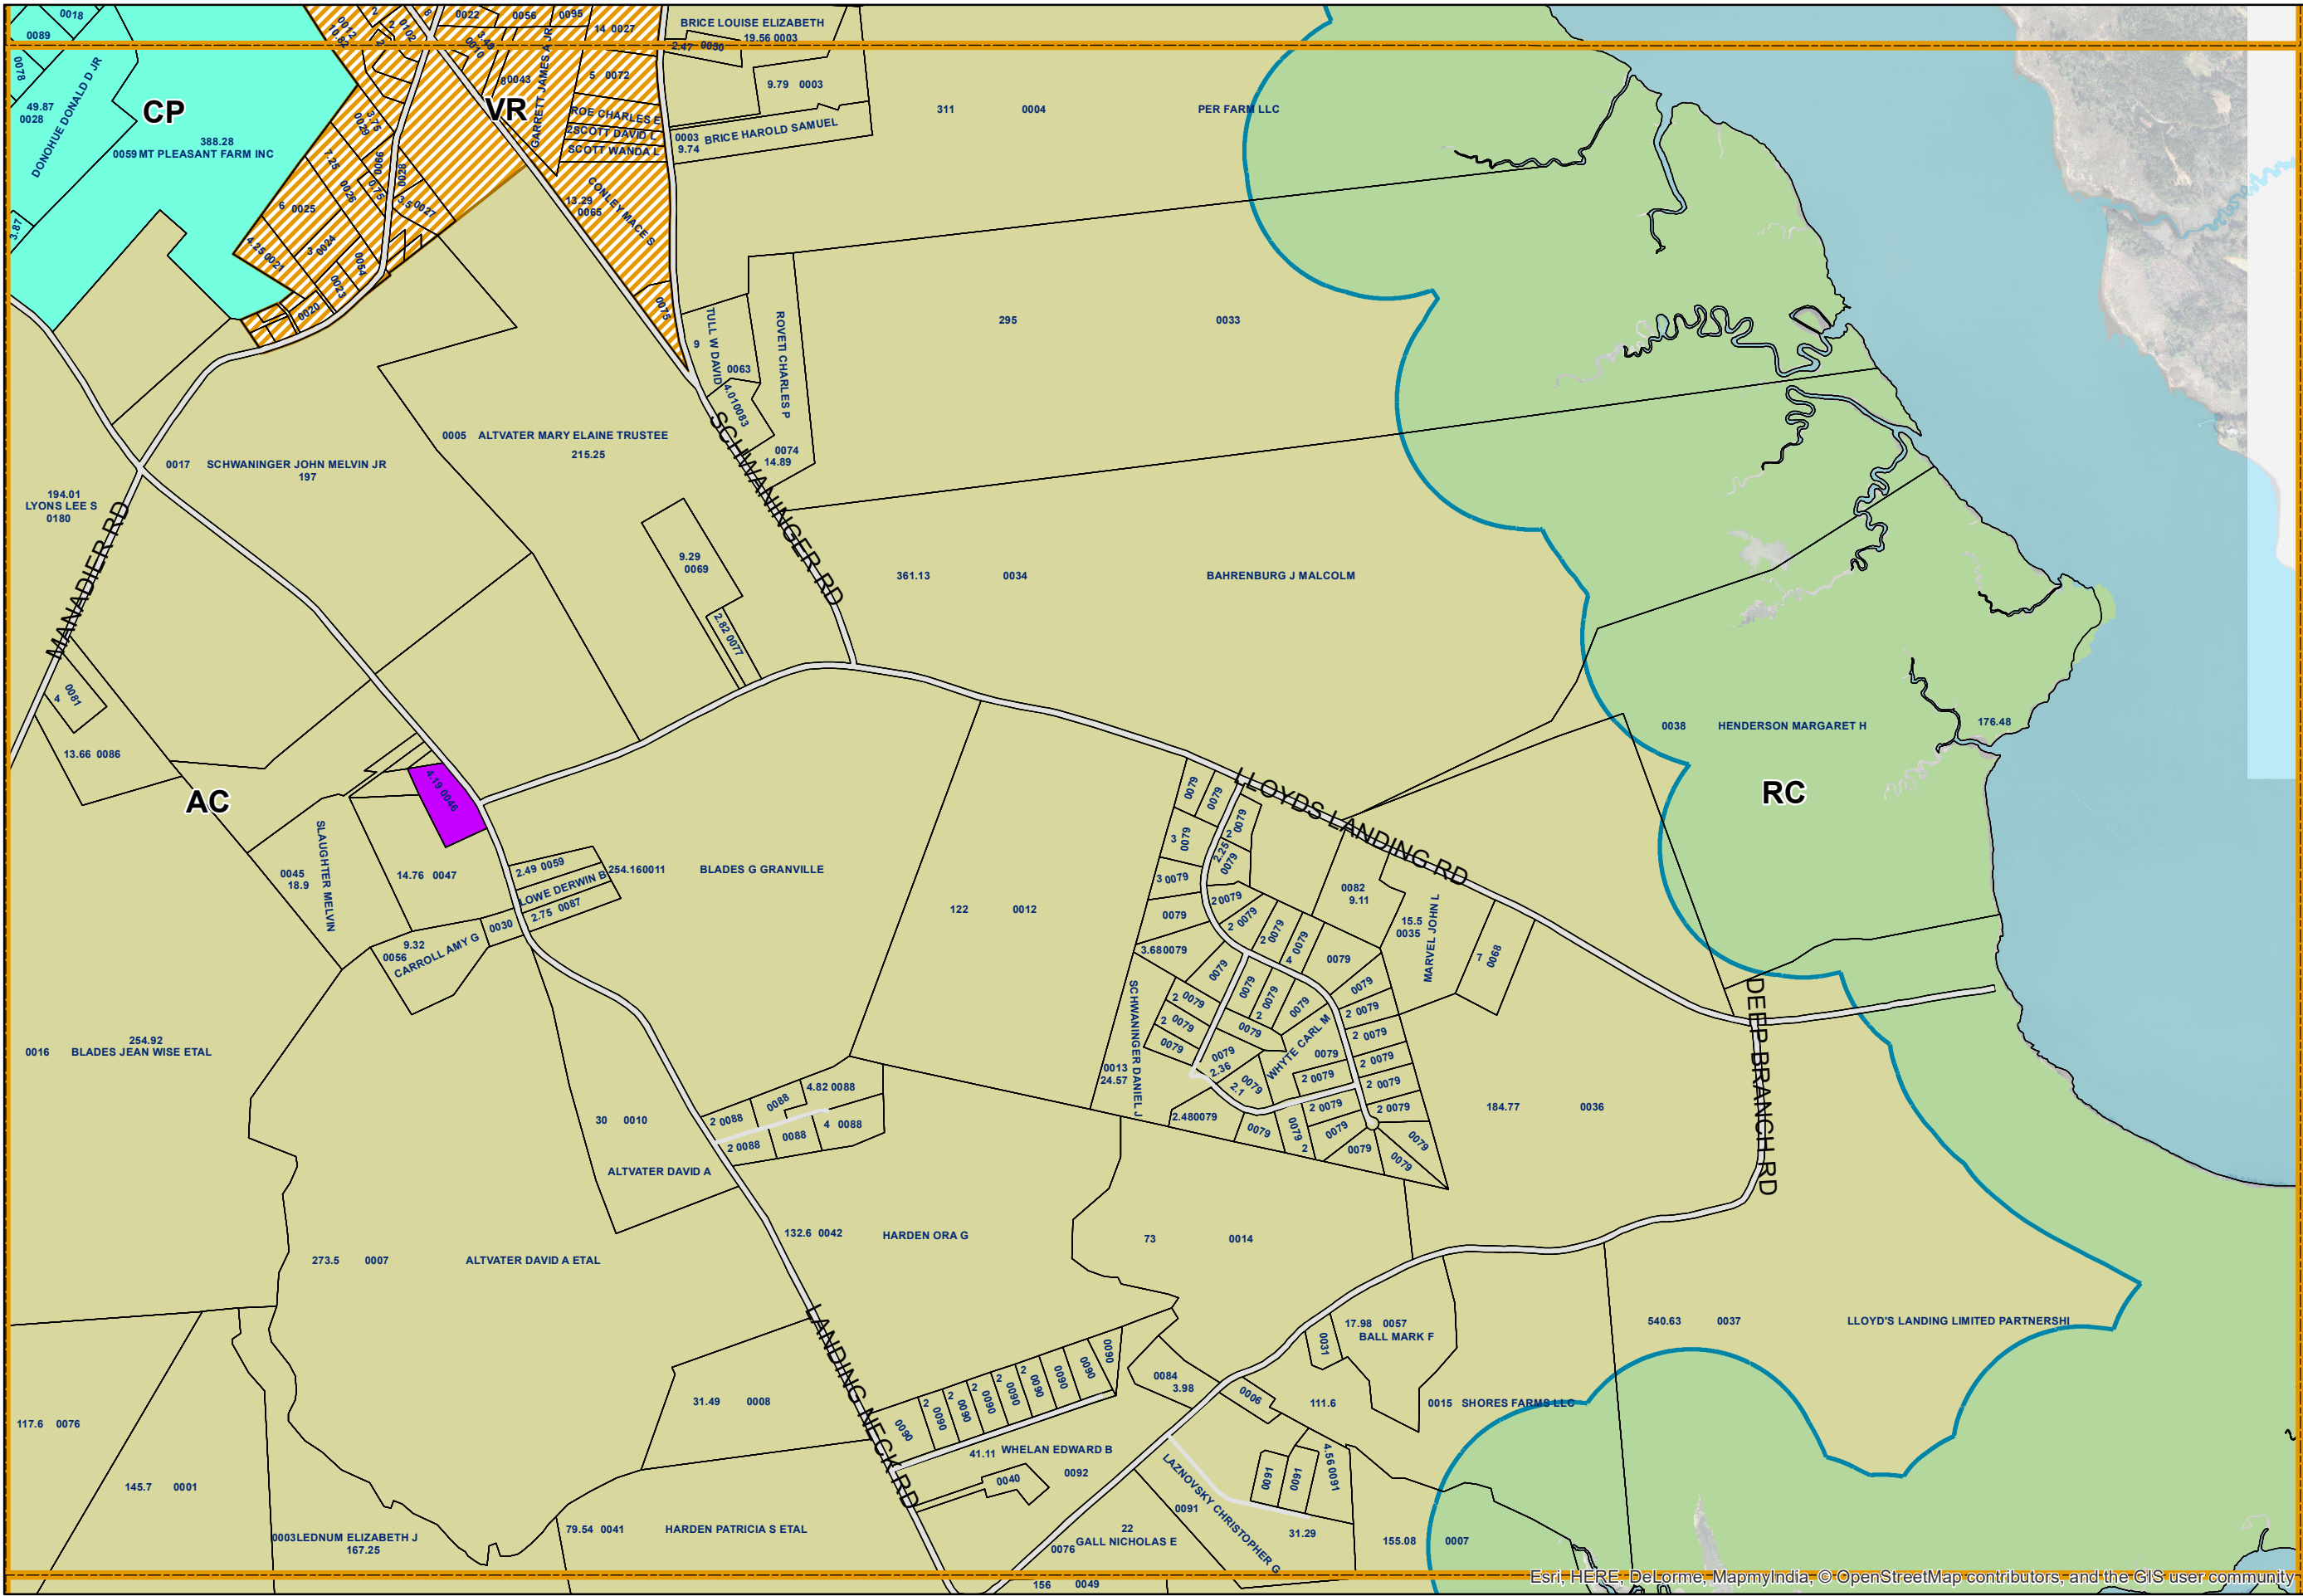

Zoning Maps for
Talbot County
Maryland
November 10, 2018

Zoning Designations

- Village Residential
- Village Hamlet
- Village Mixed
- Rural Residential
- General Commercial
- Limited Commercial
- Limited Industry
- Agricultural Conservation
- Rural Conservation
- Western RC
- Countryside Preservation
- Town Conservation
- Town Residential
- Incorporated Towns

Zoning Overlays

- Airport
- Historic District
- Manufactured Homes
- Gateway

Critical Area

- 1000' Critical Area Boundary

Map 49