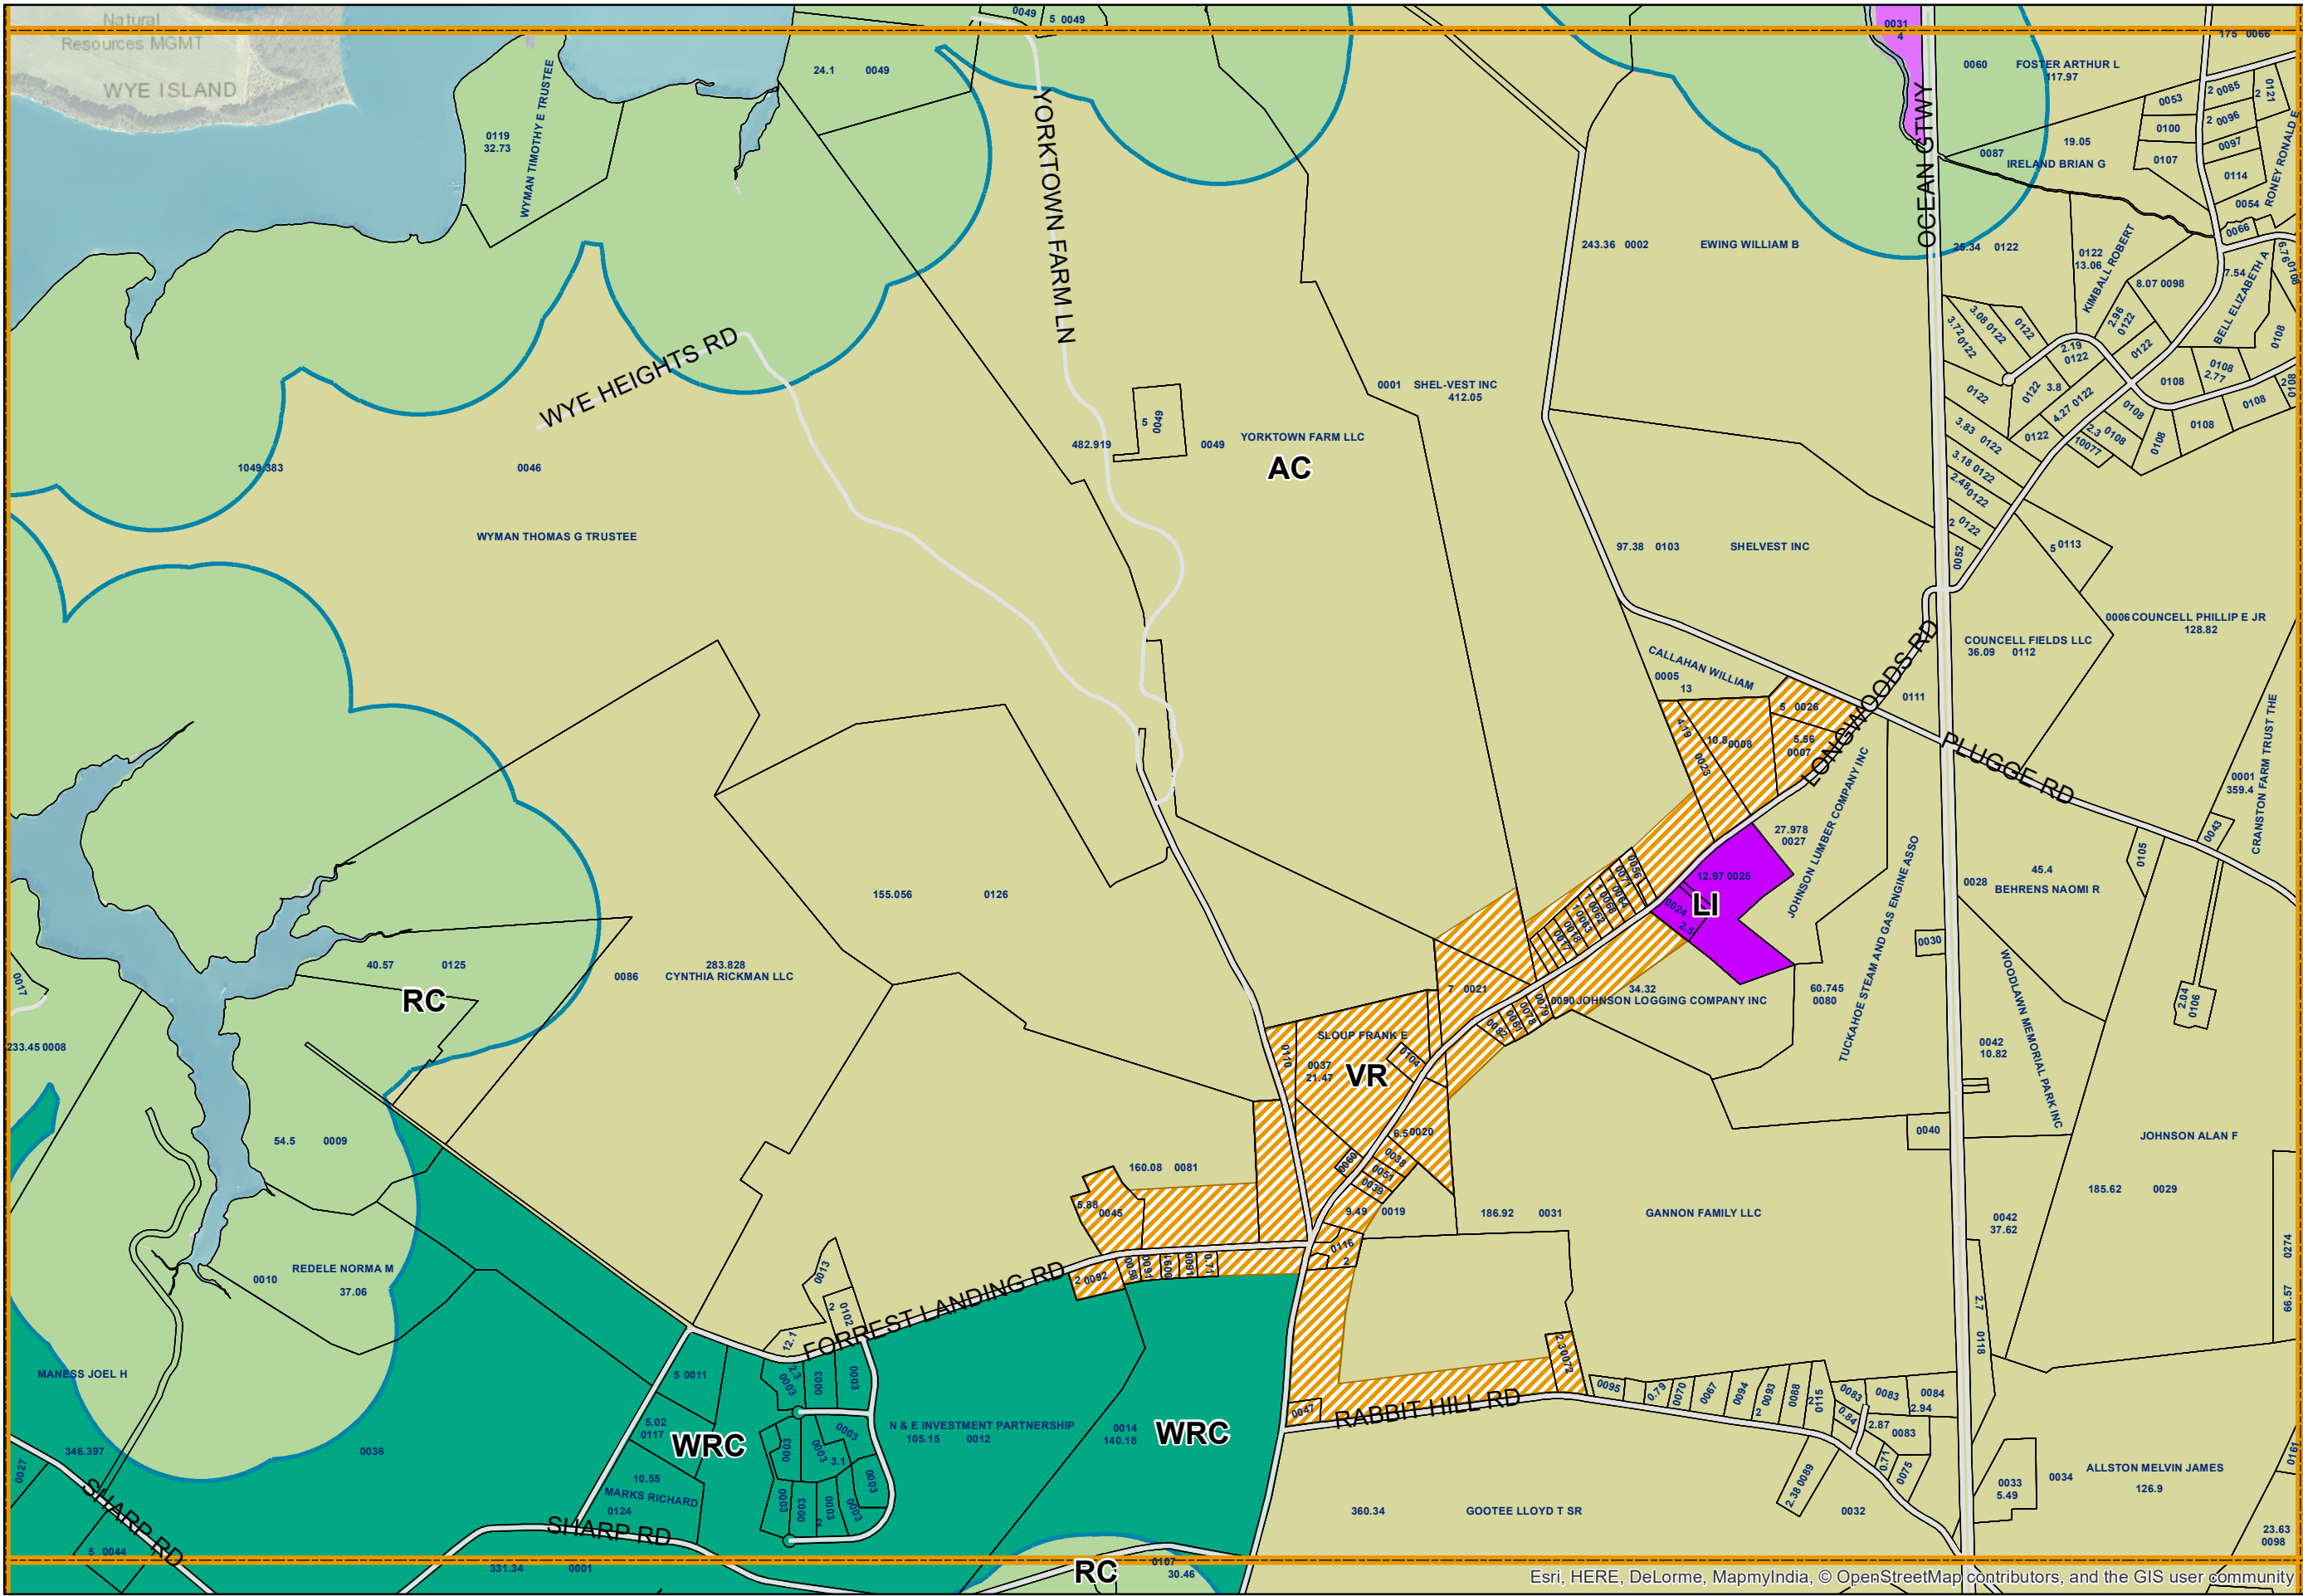

Zoning Maps for  
Talbot County  
Maryland  
November 10, 2018

**Zoning Designations**

- Village Residential
- Village Hamlet
- Village Mixed
- Rural Residential
- General Commercial
- Limited Commercial
- Limited Industry
- Agricultural Conservation
- Rural Conservation
- Western RC
- Countryside Preservation
- Town Conservation
- Town Residential
- Incorporated Towns

**Zoning Overlays**

- Airport
- Historic District
- Manufactured Homes
- Gateway

**Critical Area**

- 1000' Critical Area Boundary

Map 10